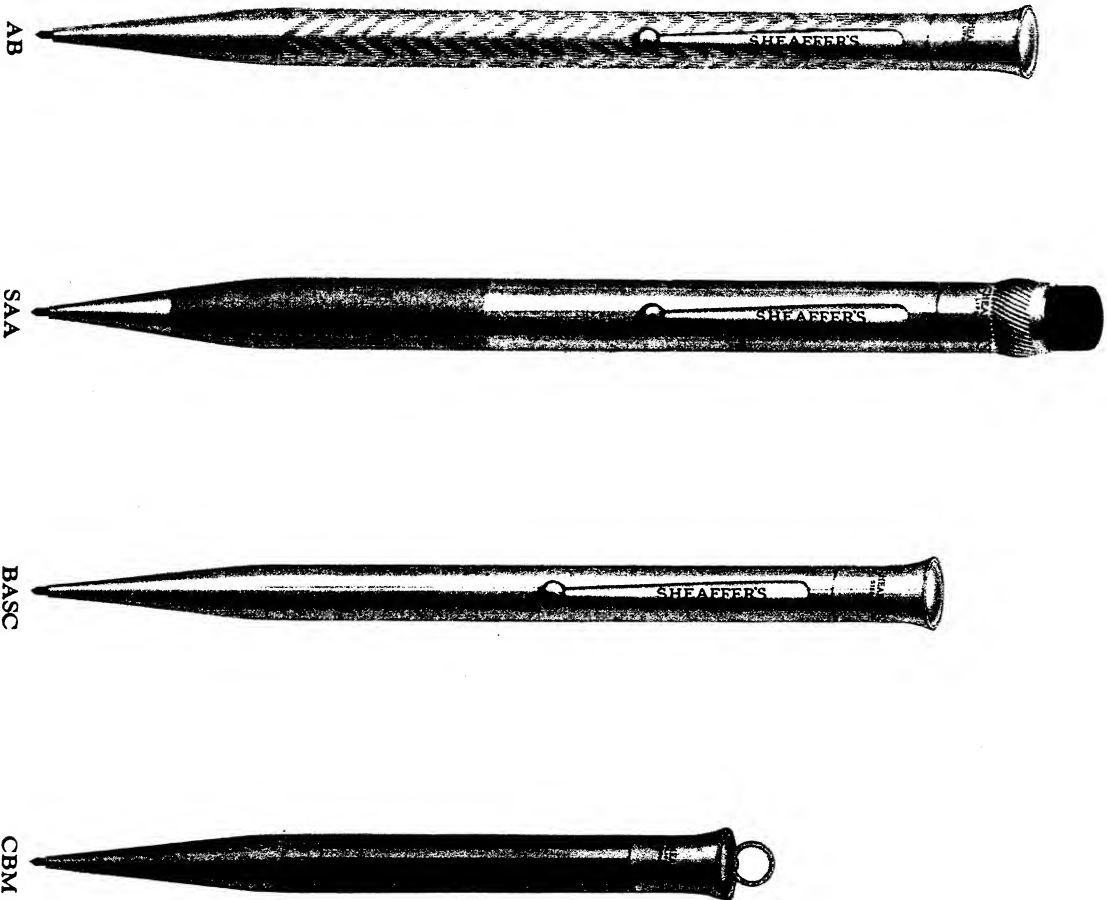

SHEAFFER'S PROPEL-REPEL-EXPEL PENCILS

1. AB (Gabbax)—Solid sili, chased, long with clip. See illustration. . . . . List $11.50
2. ABSC (Gacok)—Same as AB except short with clip. . . . . List $11.50
3. ABM (Gadla)—Same as AB except midget with ring. . . . . List $11.50
4. SAA (Gagab)—Solid sili, oversize barrel takes regular sized lead, long with clip, satin finish grip. See illustration. List $1.00
5. AAA (Gajbo)—Same as SAA, except lead is .076 Checking lead. . . . . List $1.00
6. AA (Gayiz)—Same as BASC, except solid sili, long with clip. . . . . List $1.00
7. AASR (Garmi)—Solid sili with satin finish grip, short with ring. . . . . List $1.00
8. AASC (Ganox)—Same as BASC, except solid sili. List $1.00
9. AAM (Gazbi)—Same as BASC, except solid sili, midget with ring. . . . . List $1.00
10. BA (Ganrk)—Same as BASC, except long with clip. List $3.00
11. BASC (Gakax)—Sterling silver plain, short with clip. See illustration. . . . . List $3.00
12. BAM (Gawab)—Same as BASC, except midget with ring. . . . . List $2.50
13. BPSC (Llong)—Same as BASC except hand engraved. . . . . List $6.00
14. BPM (Light)—Same as BASC except midget hand engraved. . . . . List $5.50
15. CA (Gatyk)—Same as BASC, except yellow gold filled, long with clip. . . . . List $3.50
16. CASC (Gamyva)—Same as BASC, except yellow gold filled. . . . . List $3.50
17. CAM (Gayon)—Same as BASC, except yellow gold filled, midget with ring. . . . . List $3.00
18. CB (Gijer)—Same as CBM, except long with clip. . . . . List $4.00
19. CBSC (Girax)—Same as CBM, except short with clip. . . . . List $4.00
20. CBM (Glabc)—Yellow gold filled, ribbon chasing, midget with ring. See illustration. . . . . List $3.50
21. GB (Gimob)—Same as CBM, except green gold filled, long with clip. . . . . List $4.00
22. GBSC (Givmo)—Same as CBM, except green gold filled, short with clip. . . . . List $4.00
23. GBM (Gigmo)—Same as CBM, except green gold filled. . . . . List $3.50
24. BB (Gikap)—Same as CBM, except sterling silver, long with clip. . . . . List $3.50
25. BBSC (Gitoa)—Same as CBM, except sterling silver, short with clip. . . . . List $3.50
26. BBM (Bibxa)—Same as CBM, except sterling silver. List $3.00

••• 5 •••